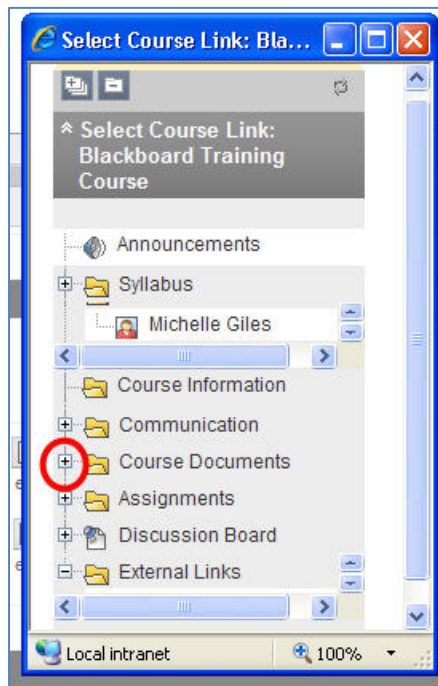

University of St. Thomas – Blackboard 9 Training

Linking the Announcement to Other Locations

1. If you want to link the announcement to another section of the course, click on the Browse button.

2. When the Course Map appears:
 - a) Click on the plus (+) sign to the left of a location to expand the menu.

b) Select the area you wish to add.

3. Click on Submit to complete.