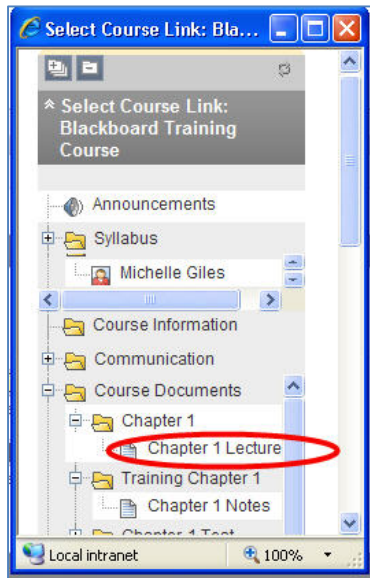

University of St. Thomas – Blackboard 9 Training

Linking the Announcement to Other Locations

1. If you want to link the announcement to another section of the course, click on the Browse button.

2. When the Course Map appears:
 - a) Click on the plus (+) sign to the left of a location to expand the menu.

b) Select the area you wish to add.

3. Click on Submit to complete.