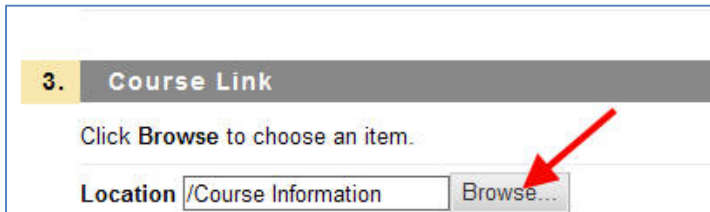

University of St. Thomas – Blackboard 9 Training

Linking the Announcement to Other Locations

1. If you want to link the announcement to another section of the course, click on the Browse button.

2. When the Course Map appears:
 - a) Click on the plus (+) sign to the left of a location to expand the menu.

b) Select the area you wish to add.

3. Click on Submit to complete.