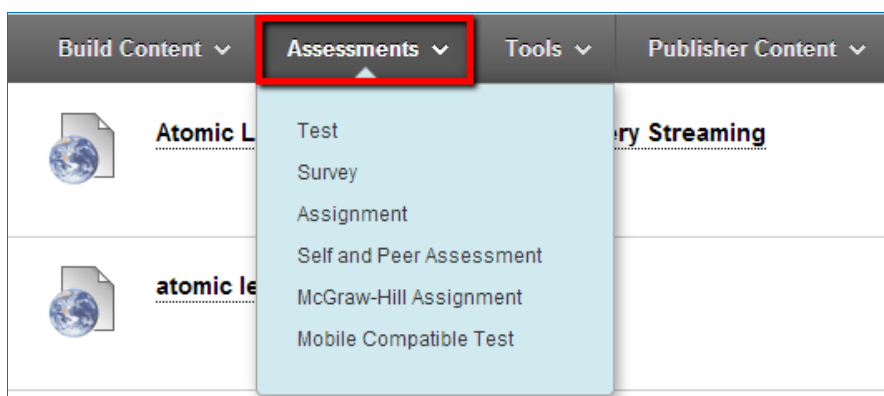

Adding Content: Assessments

The **Assessments** menu allows you to add new or existing assessment items to a Content Area. (See the “Assessment Tools” tutorials for instructions on how to create tests, surveys, and assignments.)

- Create or Add a Test
- Create or Add a Survey
- Create an Assignment link for students to submit work