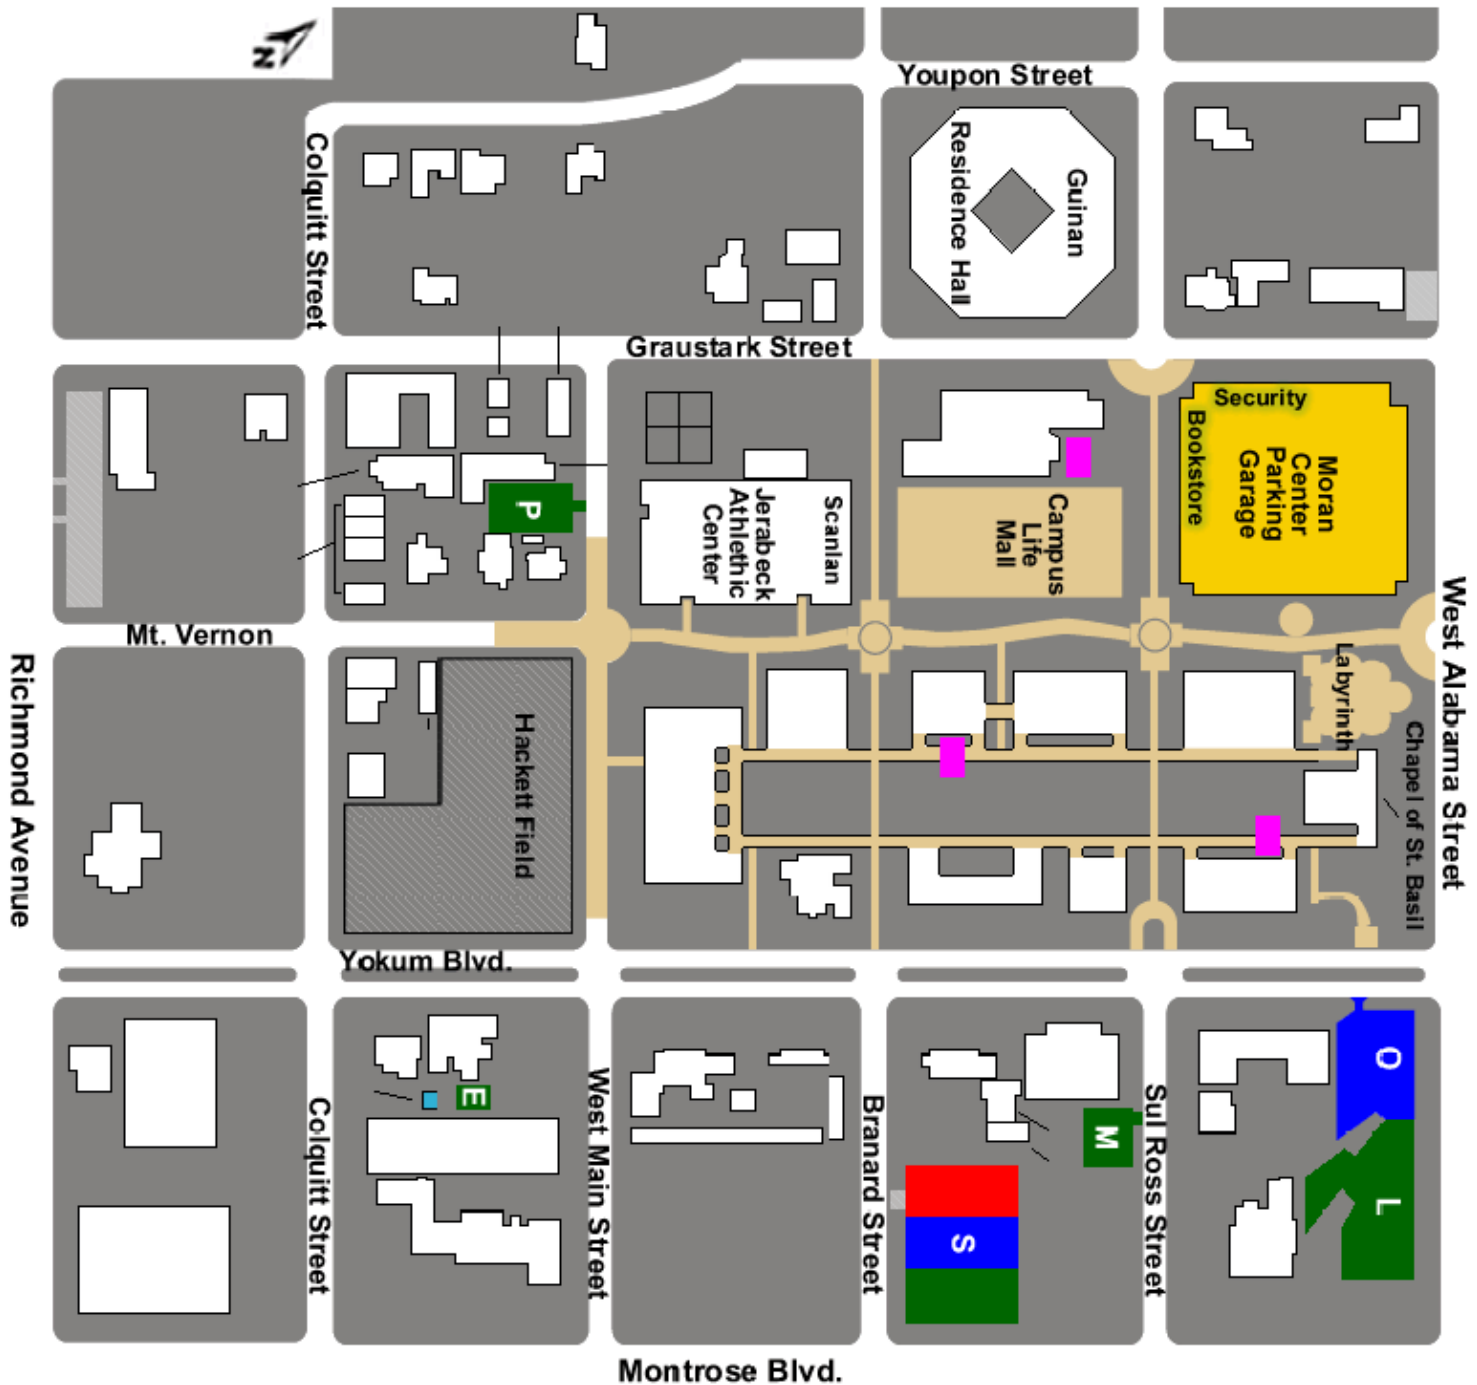

Parking Map

Student

Lots S, Y
8:00 am - 7:00 pm *Permit Required*

Staff

Lots E, L, M, P, S
8:00 am - 7:00 pm *Permit Required*

Faculty

Lots S, O
8:00 am - 7:00 pm *Permit Required*

Moran Center Parking Garage

Visitor Parking
7:00 am - 10:00 pm - \$2 fee

Bicycle Racks

Pedestrian Only

UNIVERSITY
ST. THOMAS
HOUSTON