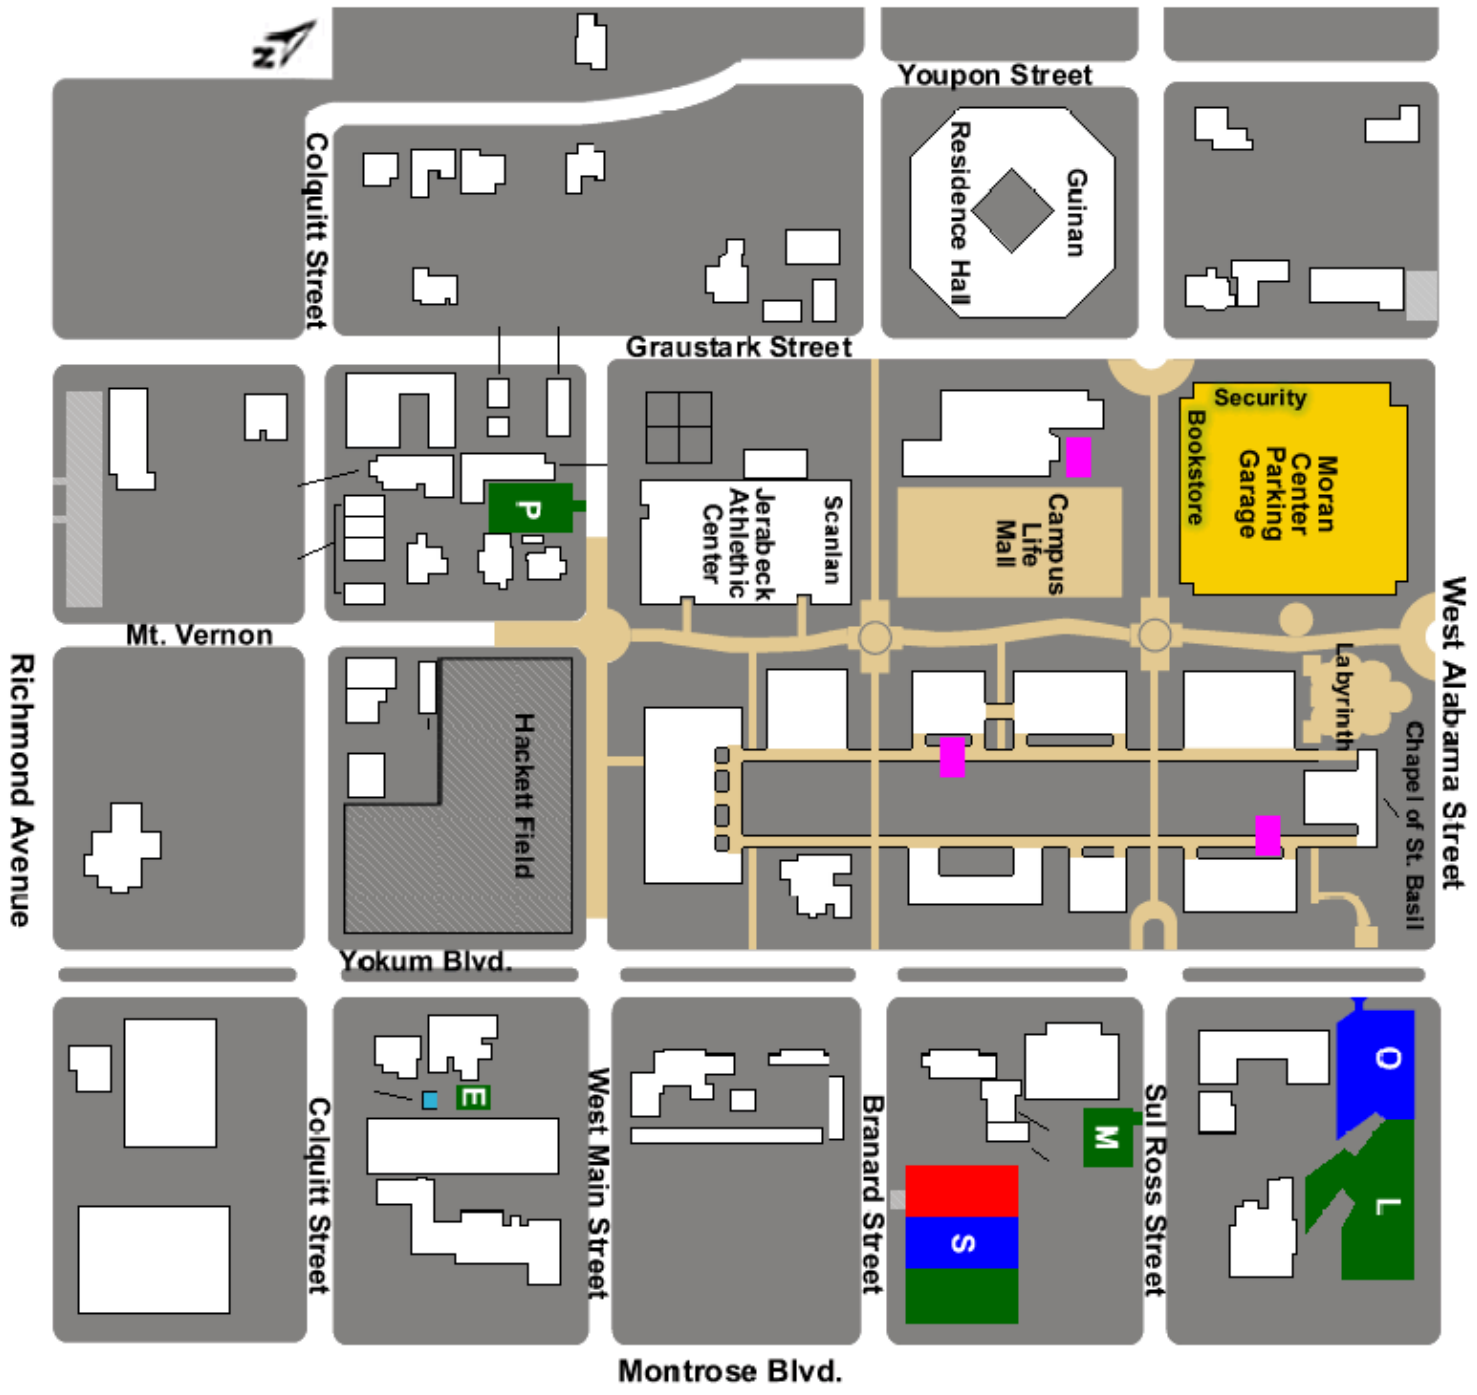

Parking Map

Student

Lots S, Y
8:00 am - 7:00 pm *Permit Required*

Staff

Lots E, L, M, P, S
8:00 am - 7:00 pm *Permit Required*

Faculty

Lots S, O
8:00 am - 7:00 pm *Permit Required*

Moran Center Parking Garage

Visitor Parking
7:00 am - 10:00 pm - \$2 fee

Bicycle Racks

Pedestrian Only

UNIVERSITY
ST. THOMAS
HOUSTON